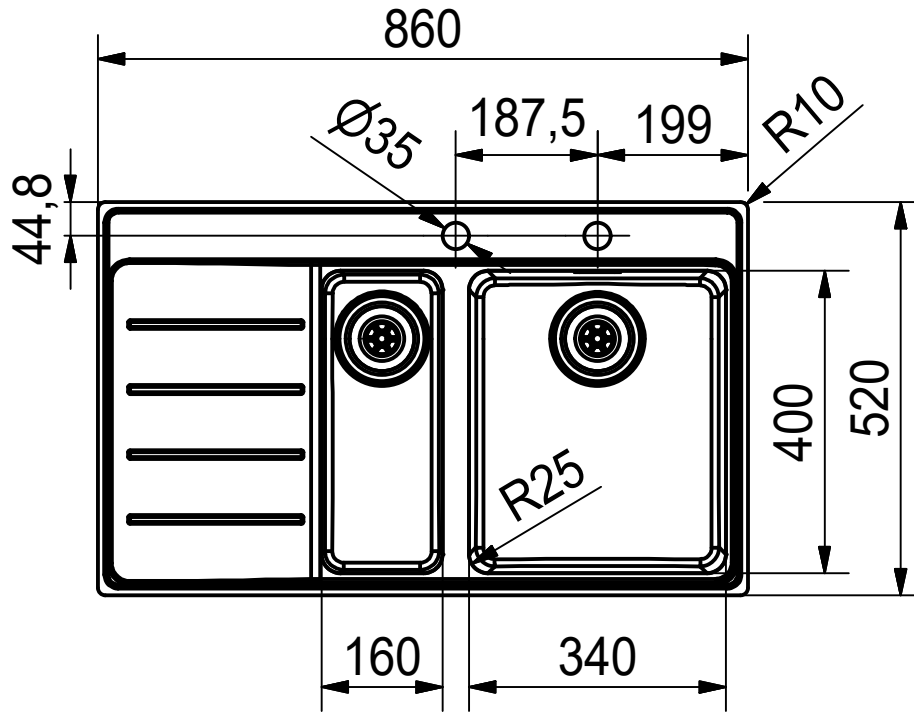

DT

Drawing No.	20196675_02	Revision	A
Drawn Date	30.09.2020		
These drawings and specifications are the property of Franke Technology and Trademark Ltd. and shall not be reproduced, copied or transferred to any third party without the prior written permission of Franke Technology and Trademark Ltd., Hergiswil, Switzerland			

MYX 251 LHD I
installing document

Sheet	Sheets
5	6