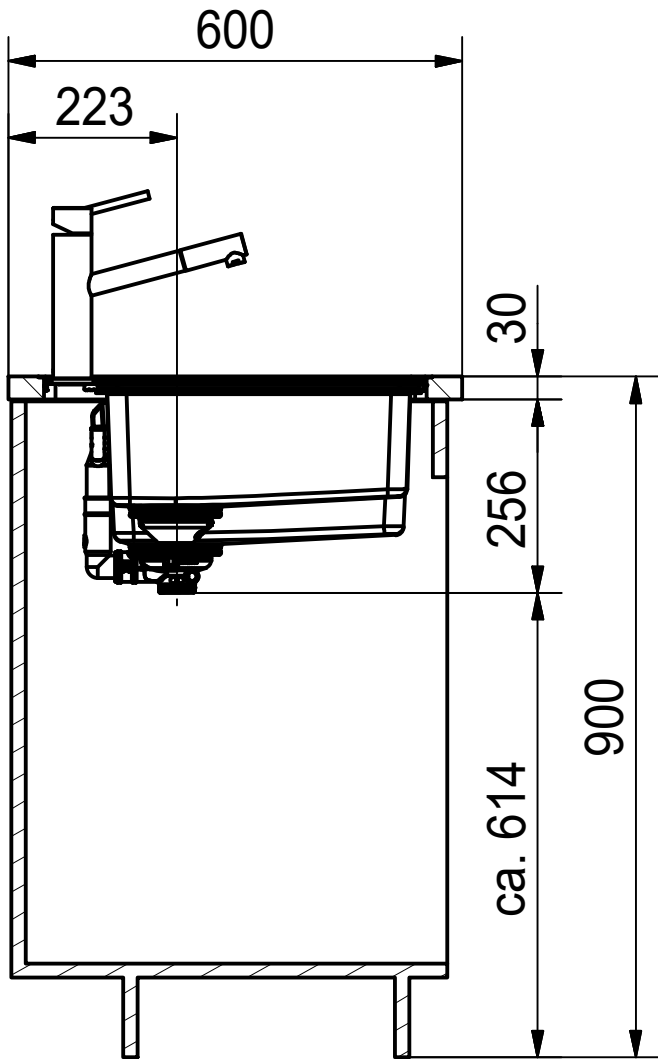

DS

Drawing No.	20196675_02	Revision	A
Drawn Date	30.09.2020		
These drawings and specifications are the property of Franke Technology and Trademark Ltd. and shall not be reproduced, copied or transferred to any third party without the prior written permission of Franke Technology and Trademark Ltd., Hergiswil, Switzerland			

MYX 251 LHD I
installing document

Sheet	Sheets
2	6