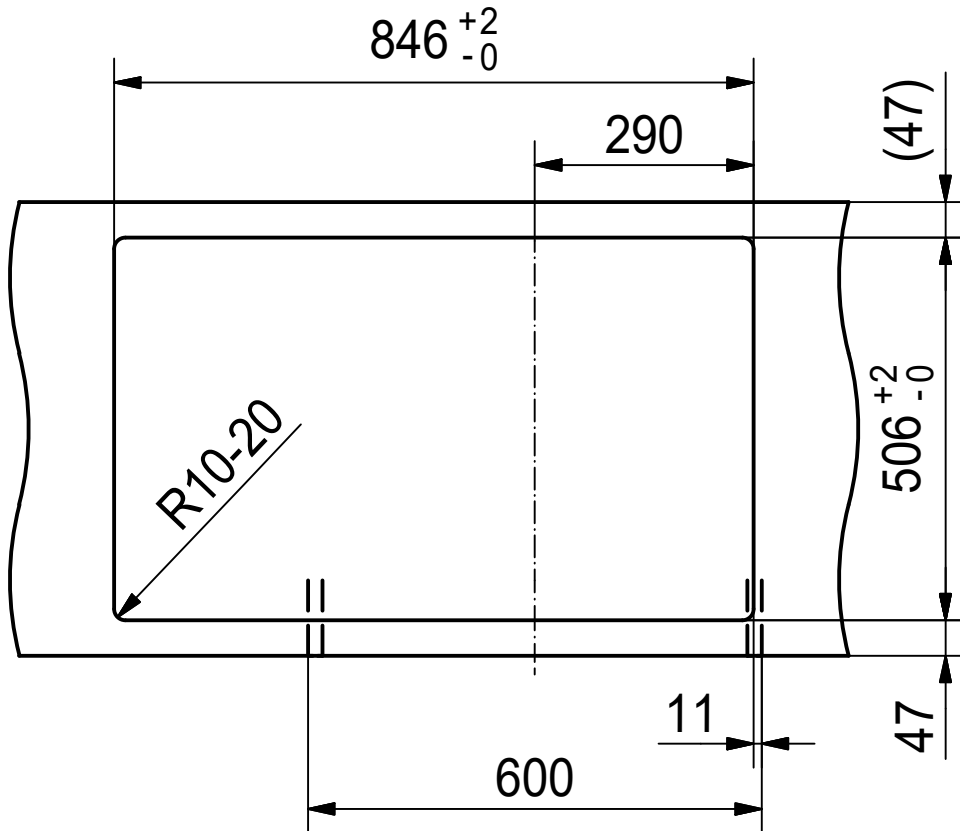

MYX 251 LHD I
installing document

Sheet	Sheets
2	6

CO

Drawing No.	20196675_02	Revision	A
Drawn Date	30.09.2020		
<small>These drawings and specifications are the property of Franke Technology and Trademark Ltd. and shall not be reproduced, copied or transferred to any third party without the prior written permission of Franke Technology and Trademark Ltd., Hergiswil, Switzerland</small>			